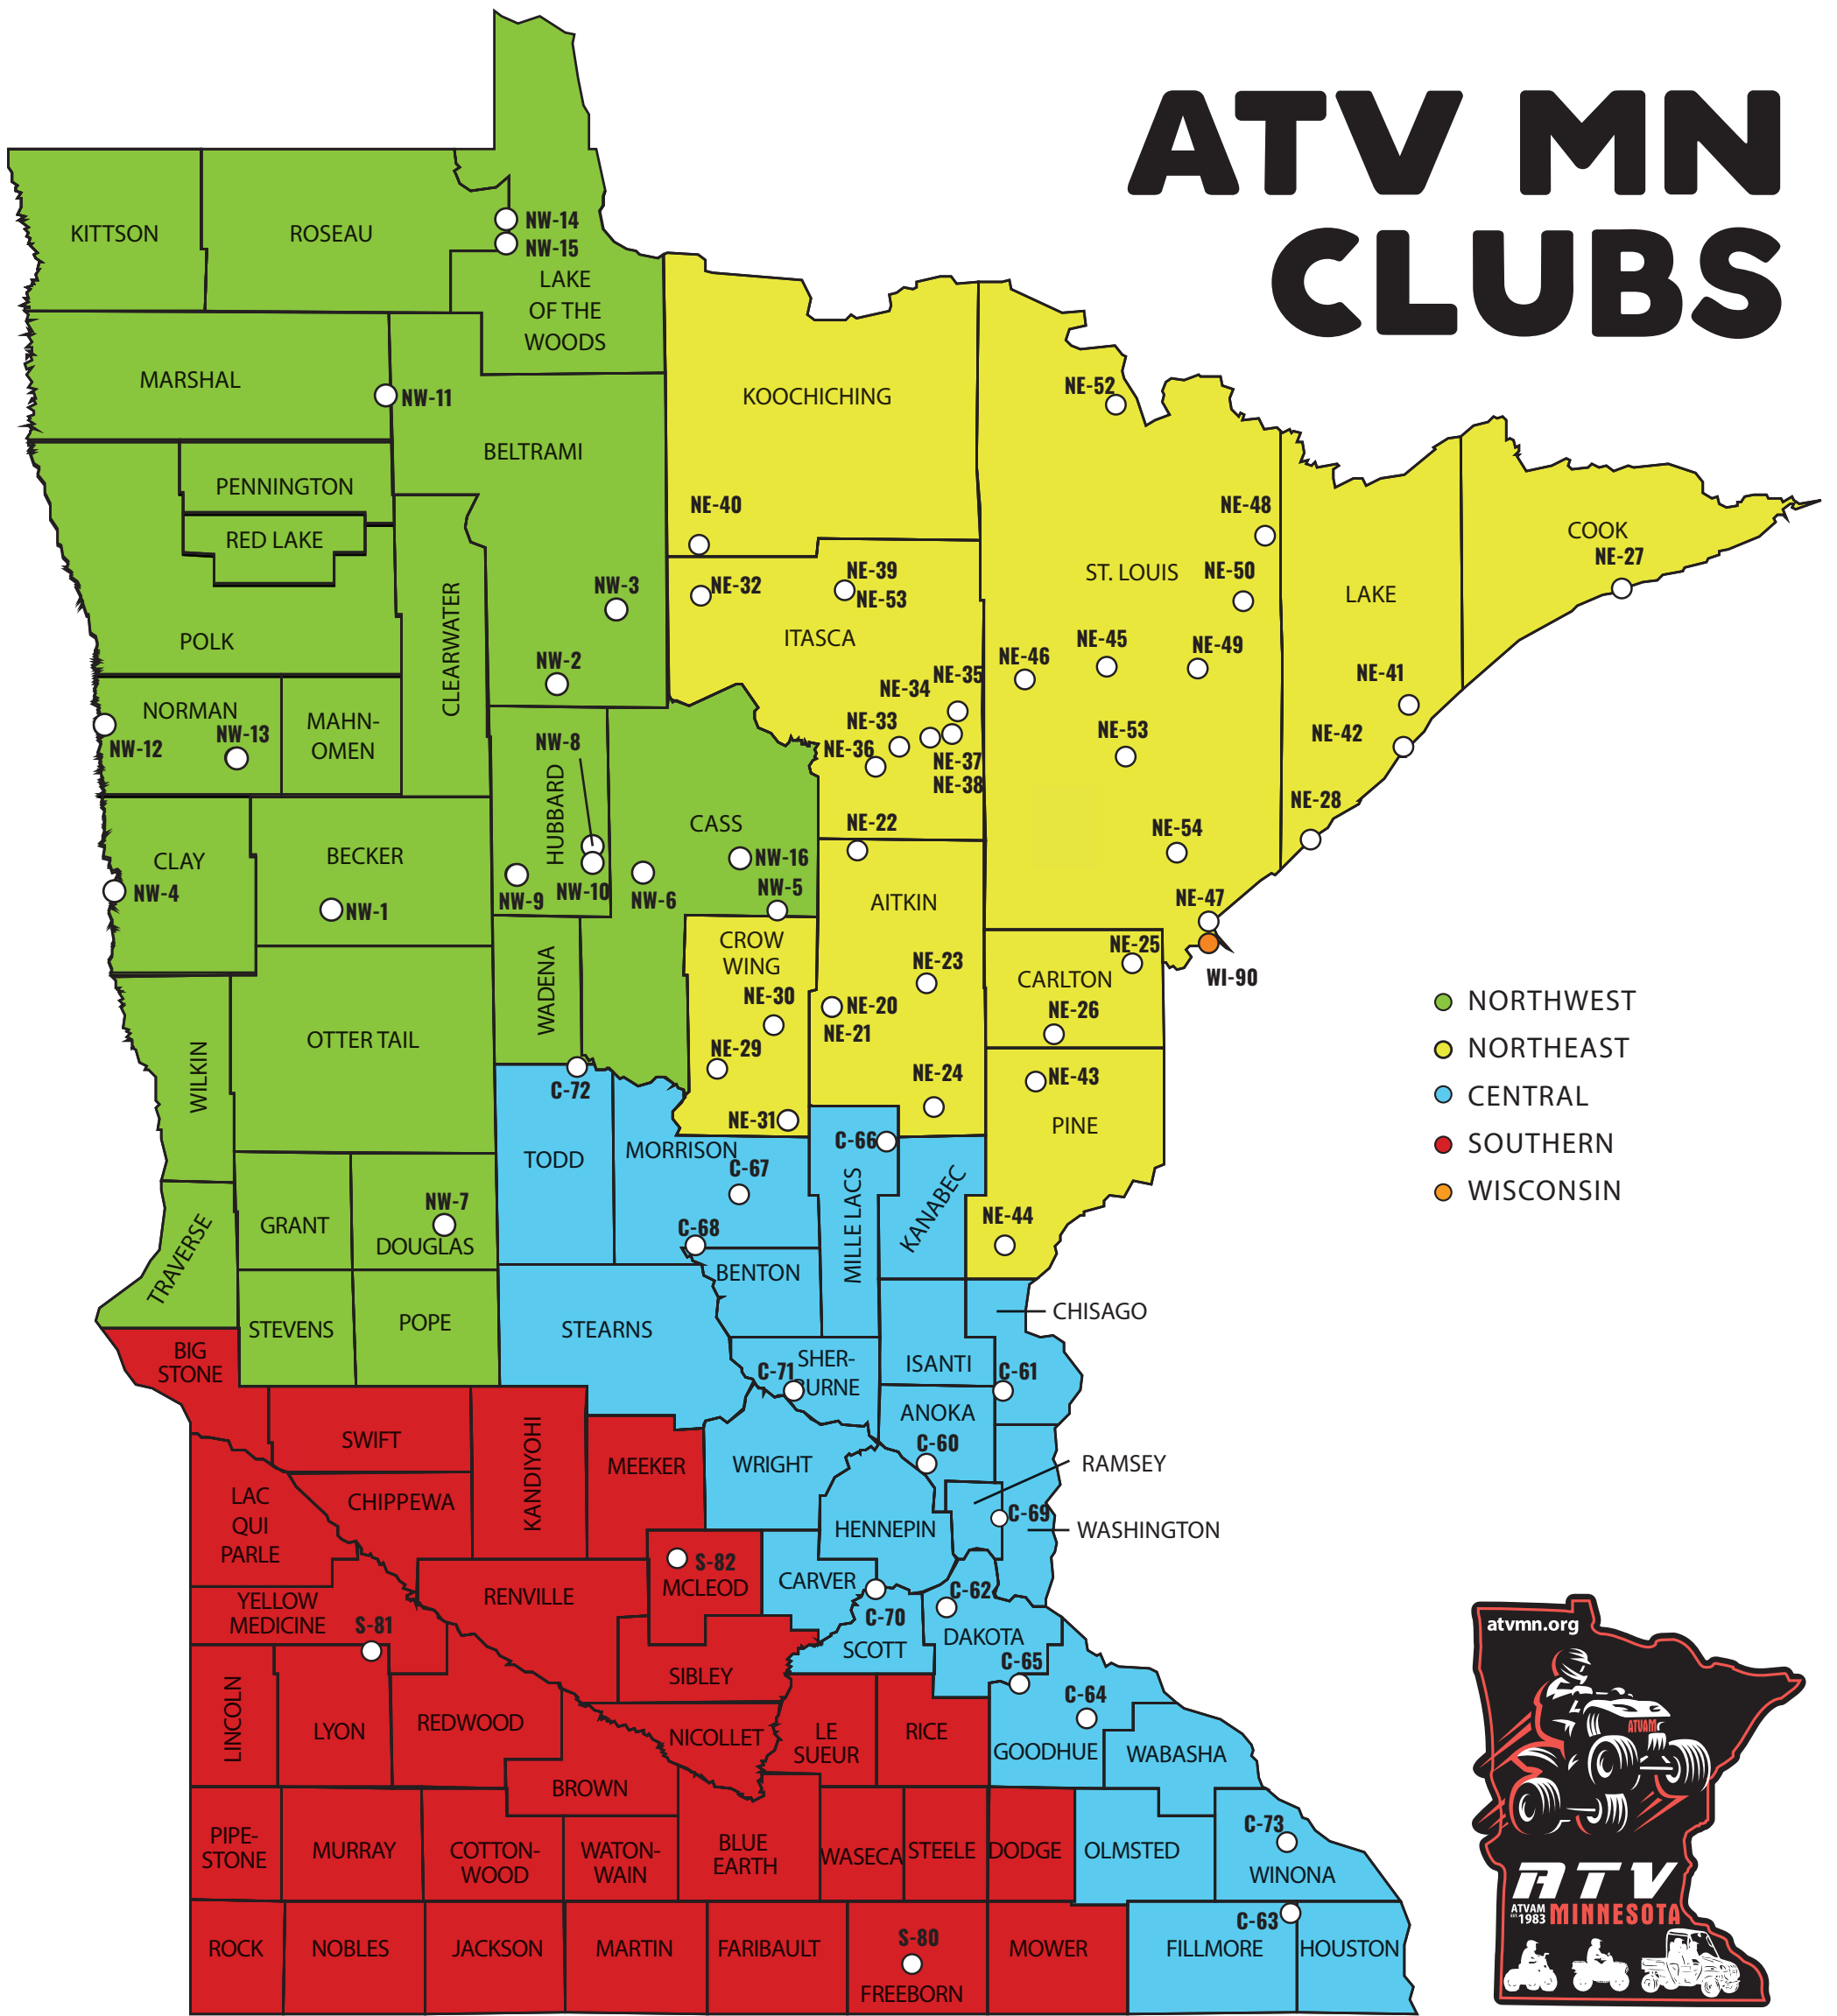

ATV MN CLUBS

- NORTHWEST
- NORTHEAST
- CENTRAL
- SOUTHERN
- WISCONSIN

NORTHWEST REGION

COUNTY	CLUB NAME	MAP #	CITY
Becker	Woods & Wheels ATV Club	NW-1	Detroit Lakes
Beltrami	Northwoods Riders	NW-2	Bemidji
Beltrami	Timber Riders ATV Club	NW-3	Hines
Clay	Red River Riders ATV club	NW-4	Moorhead
Cass	Over the Hills Gang ATV Club	NW-5	Outing
Cass	Woodtick Wheelers ATV Club	NW-6	Hackensack
Douglas	Runestone Off-road ATV Riders	NW-7	Alexandria
Hubbard	Akeley Paul Bunyan ATV Trailriders	NW-8	Akeley
Hubbard	Forest Riders ATV Club	NW-9	Park Rapids
Hubbard	Timberland Dirt Devils	NW-10	Akeley
Beltrami	Fourtown-Grygla Sportsmans Club	NW-11	Grygla
Norman	FireFrost ATV Club	NW-12	Halstad
Norman	Mudslingers OHV Club	NW-13	Twin Valley
Roseau	North Star Trail Alliance	NW-14	Roosevelt
Roseau	Roseau & Lake of the Woods Sportsmans Club	NW-15	Roosevelt
Cass	Eagle Country Snow/ATV Club	NW-16	Remer