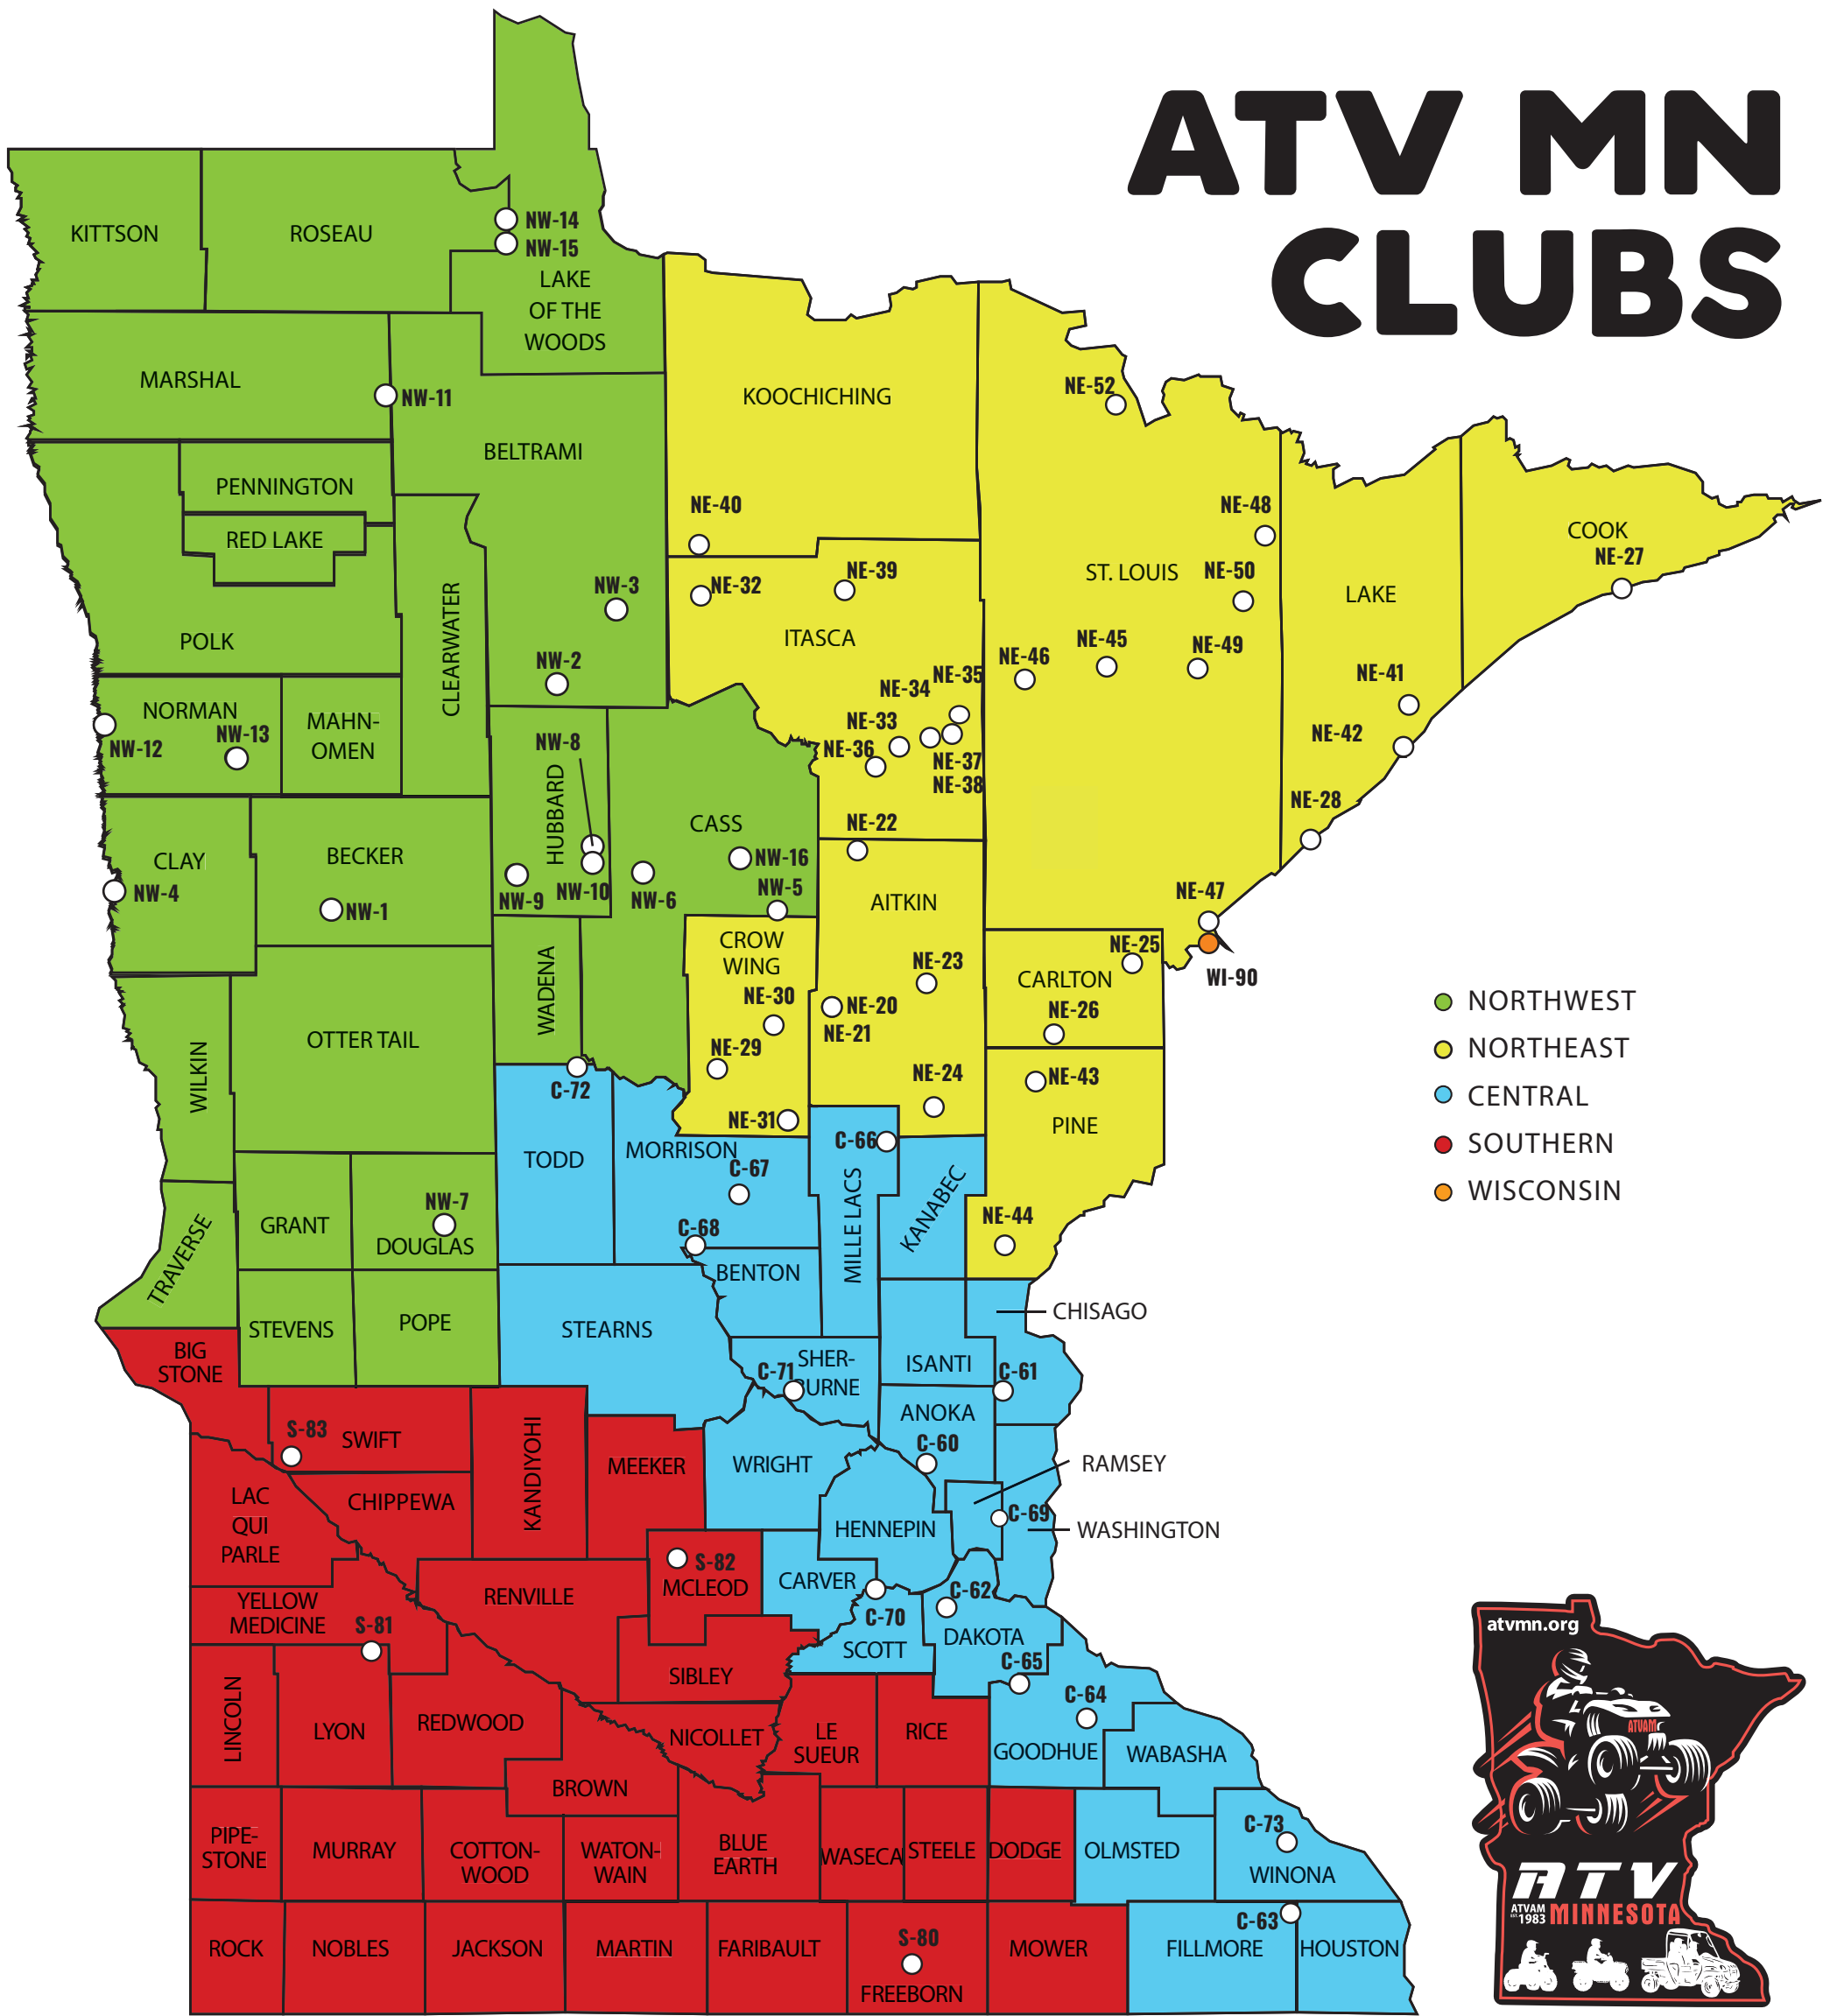

ATV MN CLUBS

- NORTHWEST
- NORTHEAST
- CENTRAL
- SOUTHERN
- WISCONSIN

NORTHWEST REGION

COUNTY	CLUB NAME	MAP #	CITY
Becker	Woods & Wheels ATV Club	NW-1	Detroit Lakes
Beltrami	Northwoods Riders	NW-2	Bemidji
Beltrami	Timber Riders ATV Club	NW-3	Hines
Clay	Red River Riders ATV club	NW-4	Moorhead
Cass	Over the Hills Gang ATV Club	NW-5	Outing
Cass	Woodtick Wheelers ATV Club	NW-6	Hackensack
Douglas	Runestone Off-road ATV Riders	NW-7	Alexandria
Hubbard	Akeley Paul Bunyan ATV Trailriders	NW-8	Akeley
Hubbard	Forest Riders ATV Club	NW-9	Park Rapids
Hubbard	Timberland Dirt Devils	NW-10	Akeley
Beltrami	Fourtown-Grygla Sportsmans Club	NW-11	Grygla
Norman	FireFrost ATV Club	NW-12	Halstad
Norman	Mudslingers OHV Club	NW-13	Twin Valley
Roseau	North Star Trail Alliance	NW-14	Roosevelt
Roseau	Roseau & Lake of the Woods Sportsmans Club	NW-15	Roosevelt
Cass	Eagle Country Snow/ATV Club	NW-16	Remer